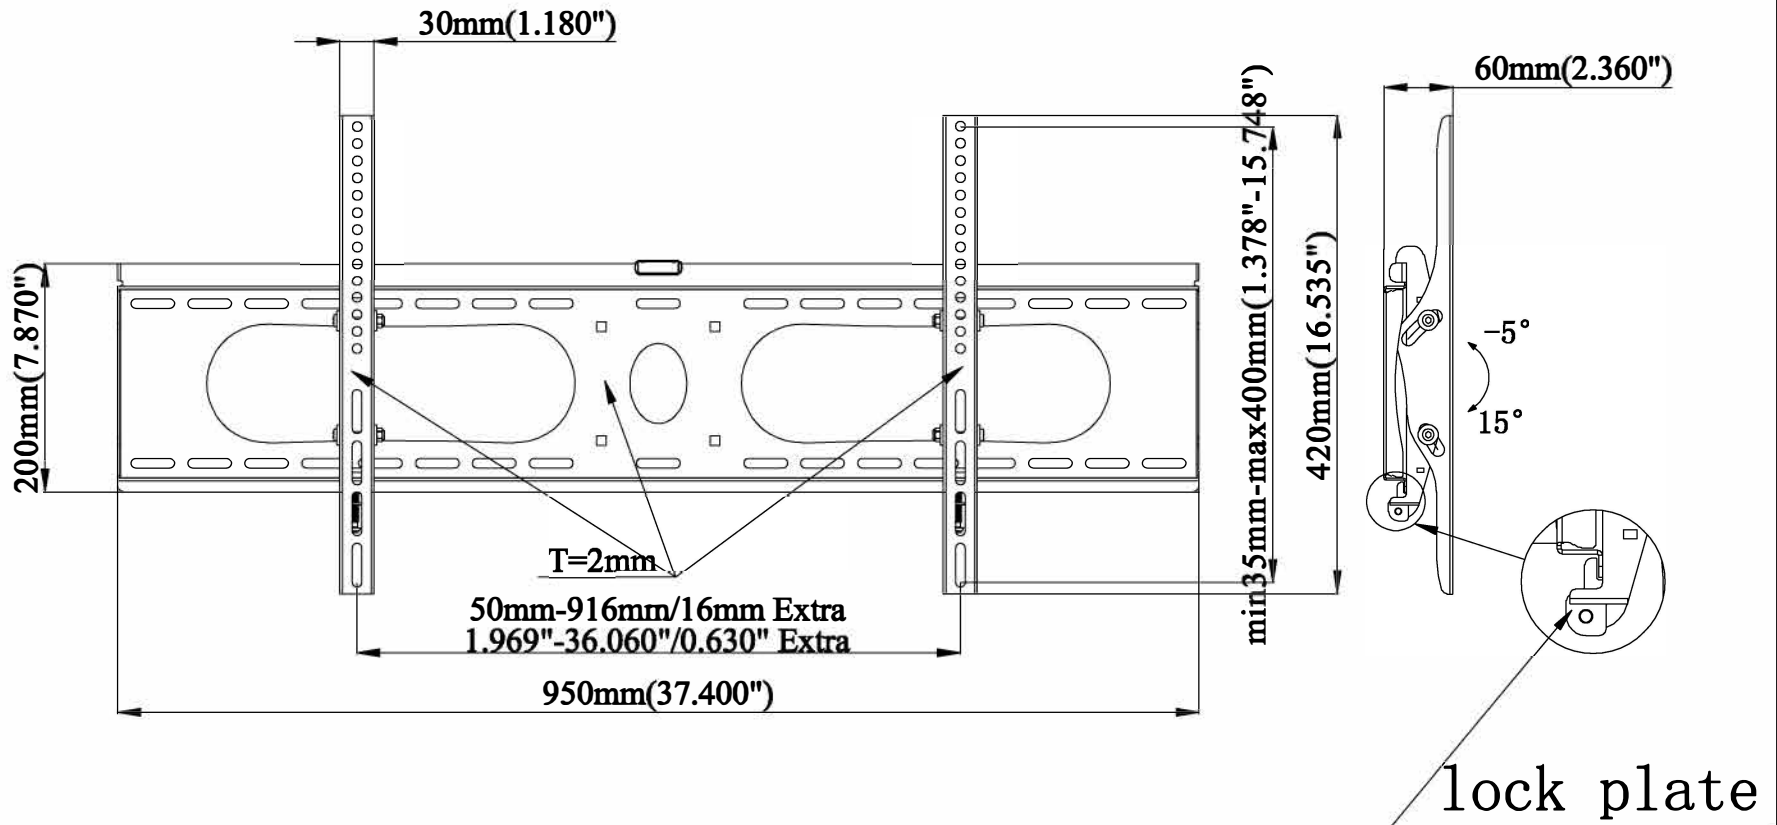

NOTE: ALL MATERIAL COMPLIANT ROHS STANDARD

REVISION INFORMATION			
Rev.	Rev. Date	Modified By	Brief Description

NO.	PART NAME	SPECIFICATION DESCRIPTION	QTY	UNIT
③				
②				
①				

LYNN ELECTRONICS

DRAWN BY	Tilt Flat Screen TV Wall Mount for 40"-75" Displays		
CHECKED BY	SHEET 1 of 1	ITEM NO. MB4075TBK	
APPROVED BY	SCALE 1:1	REV. 00	UNIT: mm