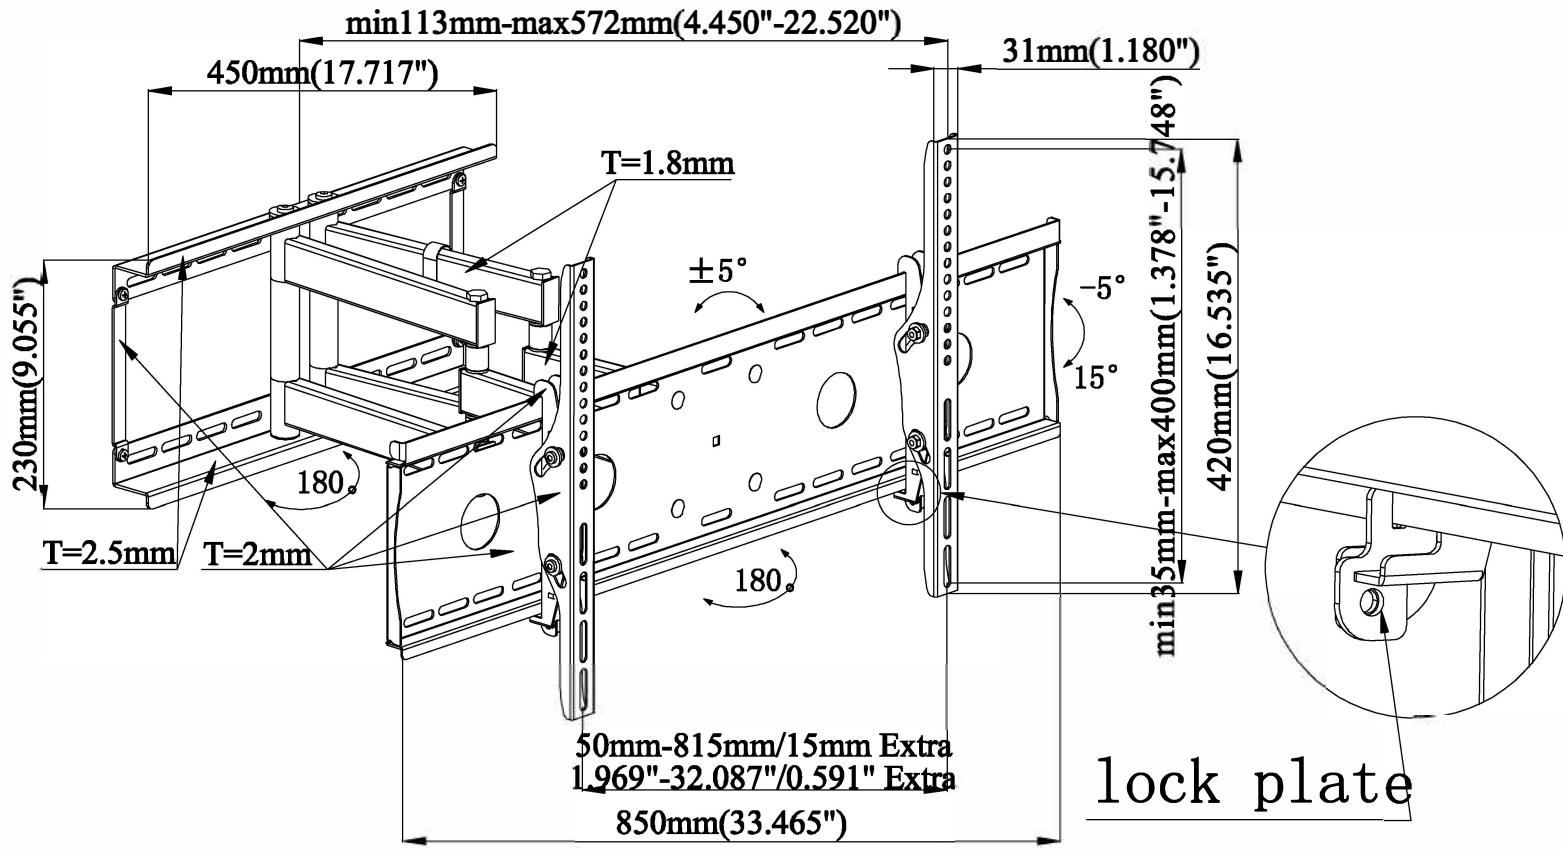

NOTE: ALL MATERIAL COMPLIANT ROHS STANDARD

REVISION INFORMATION			
Rev.	Rev. Date	Modified By	Brief Description

lock plate

NO.	PART NAME	SPECIFICATION DESCRIPTION	QTY	UNIT
③				
②				
①				

DRAWN BY	Fixed Flat Screen TV Wall Mount for 37"-65" Displays	SHEET 1 of 1	ITEM NO. MB3765FKB
CHECKED BY	APPROVED BY	SCALE 1:1	REV. 00 UNIT: mm