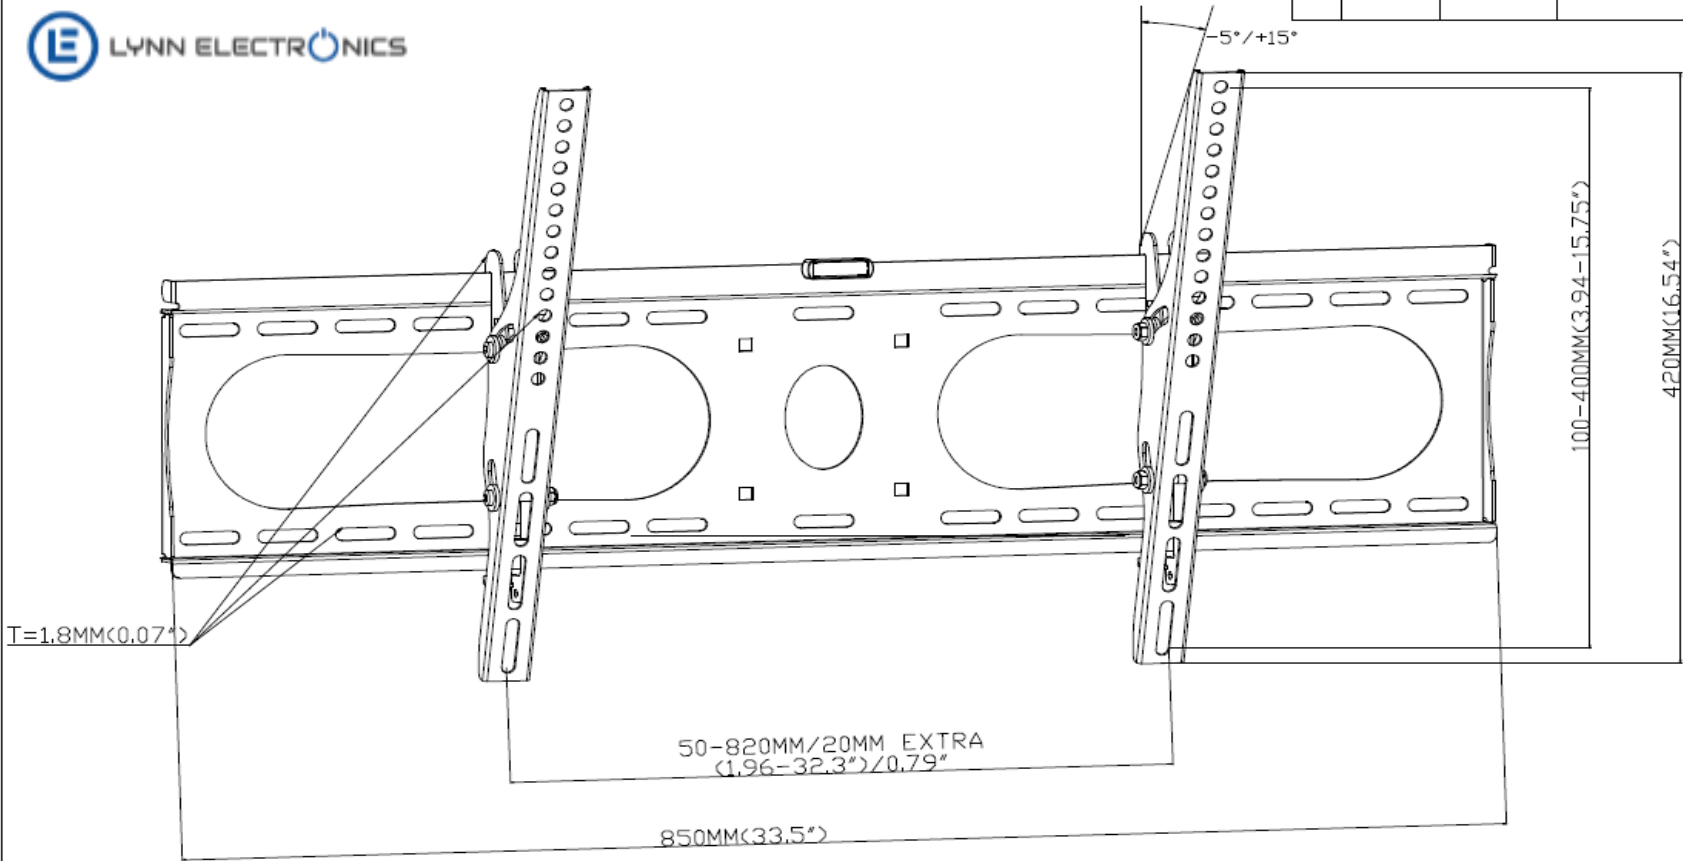

NOTE: ALL MATERIAL COMPLIANT ROHS STANDARD

REVISION INFORMATION			
Rev.	Rev. Date	Modified By	Brief Description

Tilt Flat Screen TV Wall Mount		
32"-63"-Displays		
DRAWN BY	DATE: 2012/07/06	DESCRIPTION: MB3263TBK
CHECKED BY	SHEET 1 of 1	ITEM NO.
APPROVED BY	SCALE 1:1	REV. 00 UNIT: mm

NO.	PART NAME	SPECIFICATION DESCRIPTION	QTY	UNIT
③				
②				
①				