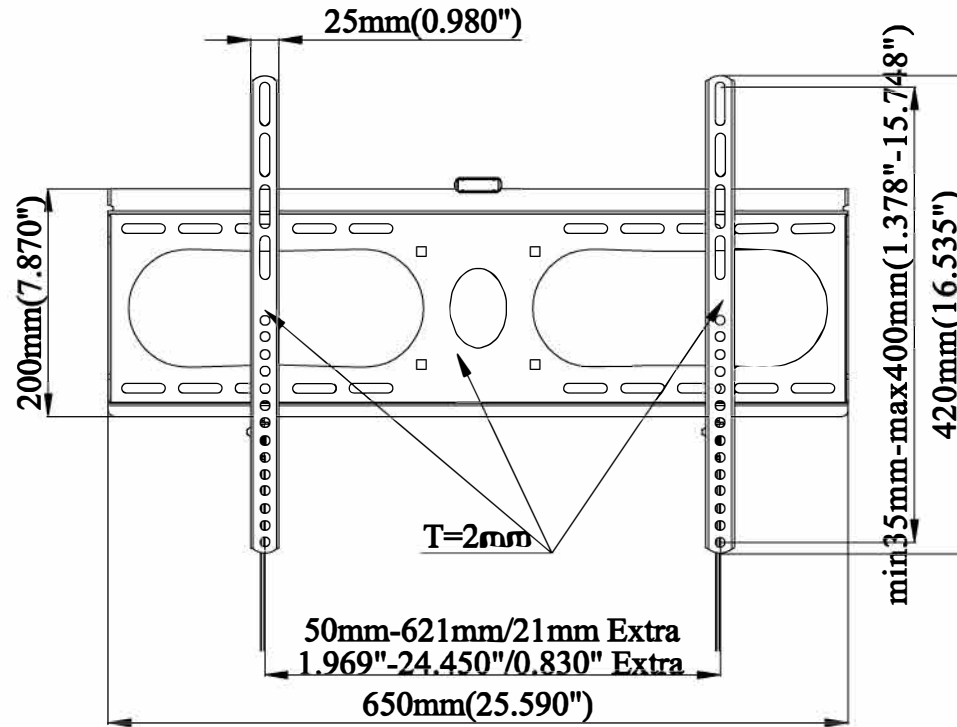

NOTE: ALL MATERIAL COMPLIANT ROHS STANDARD

REVISION INFORMATION			
Rev.	Rev. Date	Modified By	Brief Description

NO.	PART NAME	SPECIFICATION DESCRIPTION	QTY	UNIT
③				
②				
①				

<b>DRAWN BY</b>	<b>DATE:</b> 2012/07/06	<b>DESCRIPTION:</b> Tilt Flat Screen TV Wall Mount for 32"-50" Displays	
<b>CHECKED BY</b>	<b>SHEET</b> 1 of 1	<b>ITEM NO.</b> MB3250TBK	
<b>APPROVED BY</b>	<b>SCALE</b> 1:1	<b>REV.</b> 00	<b>UNIT:</b> mm 