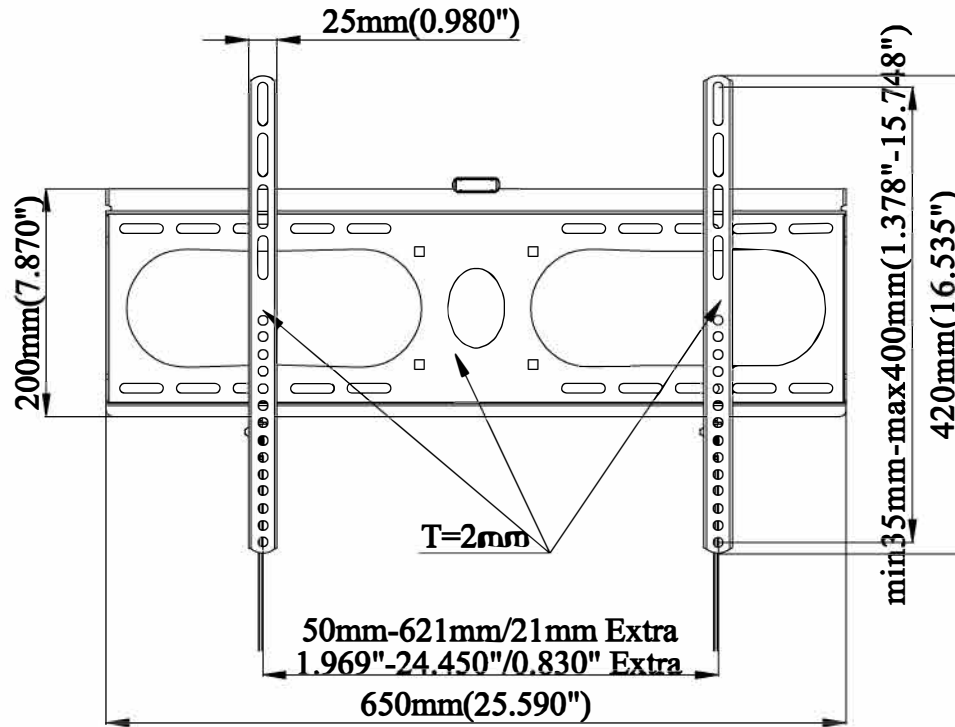

NOTE: ALL MATERIAL COMPLIANT ROHS STANDARD

REVISION INFORMATION			
Rev.	Rev. Date	Modified By	Brief Description

Fixed Flat Screen TV Wall Mount
32"-50" Displays

NO.	PART NAME	SPECIFICATION DESCRIPTION	QTY	UNIT
③				
②				
①				

DRAWN BY	DATE: 2012/07/06	DESCRIPTION:
CHECKED BY	SHEET 1 of 1	ITEM NO. MB3250FBK
APPROVED BY	SCALE 1:1	REV. 00 UNIT: mm